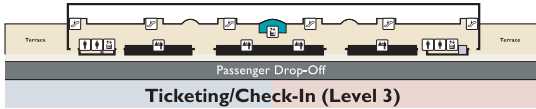

**Terminal C Ticketing**  
American  
Virgin America

**Terminal B Ticketing**  
Alaska  
American Shuttle  
Delta  
JetBlue  
United

**Symbol Legend**

- ATM/Cash Machine
  - Baggage Claim
  - Car Rental
  - Chapel/Meditation Room
  - Courtesy Phones are located throughout the Airport.
  - Customer Services Center/Foreign Exchange
  - Escalators
  - Elevators
  - Ground Transportation
  - Hotel/Motel Information
  - Information
  - Lost and Found
  - Mail Drop
  - Metro Station Located Concourse Level 2 Terminal B and C
  - Pet Relief Area
  - Police
  - Ground Transportation
  - Restrooms - Companion Care
  - Restrooms - Men
  - Restrooms - Women
  - Security
  - Shoe Shine
  - Shops & Eateries
  - Ticketing
  - United States Organization
- TSA Pre✓ Pre-Check Security Lane